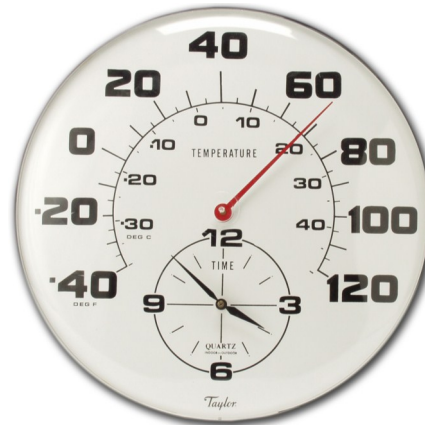

### 12" Metal Dials

166

Patio Clock

497J

Thermometer  
With Humidiguide

49562J

Easy Read Thermometer

### 18" Metal Dials

161

Patio Clock

162

Thermometer  
And Clock

681

Thermometer