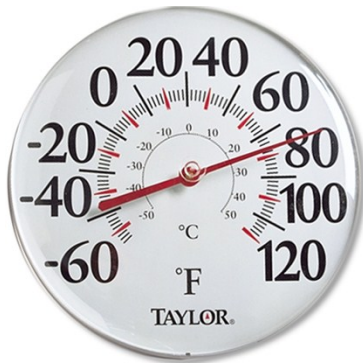

### 12" Metal Dials

166

Patio Clock

497J

Thermometer  
With Humidiguide

49562J

Easy Read Thermometer

### 18" Metal Dials

161

Patio Clock

162

Thermometer  
And Clock

681

Thermometer